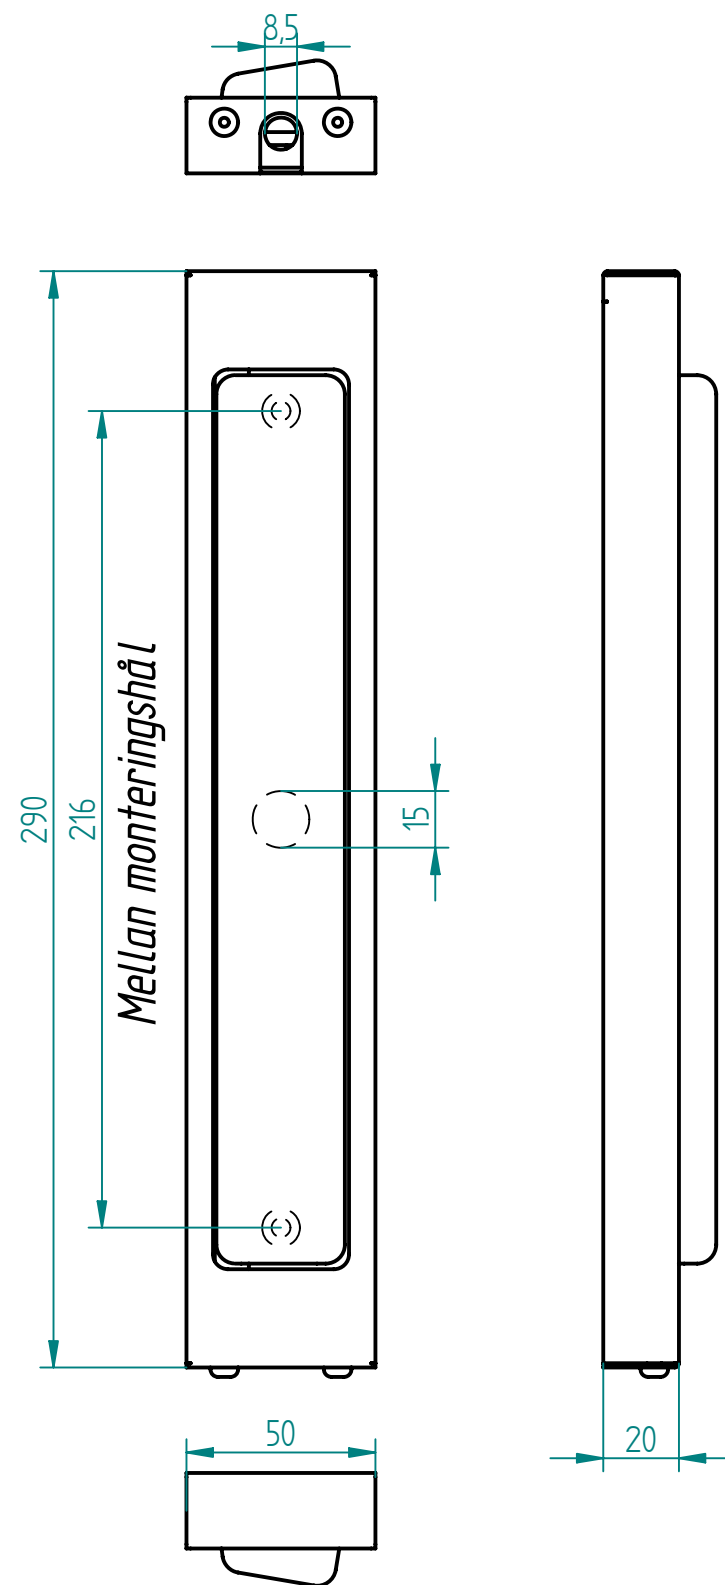

Art: 12-022

Utanpåliggande modell

REVISION HISTORY			
REV	DESCRIPTION	DATE	APPROVED

	NAME	DATE	JFAB CENMATIC <i>Electronic Systems AB</i>		
DRAWN	christer	02/13/12			
CHECKED			TITLE		
ENG APPR					
MGR APPR					
UNLESS OTHERWISE SPECIFIED DIMENSIONS ARE IN MILLIMETERS ANGLES ±X.X° 2 PL ±X.XX 3 PL ±X.XXX			SIZE	DWG NO	REV
			A3		
			FILE NAME: 12-022 Webb.dft		
			SCALE:	WEIGHT:	SHEET 1 OF 1