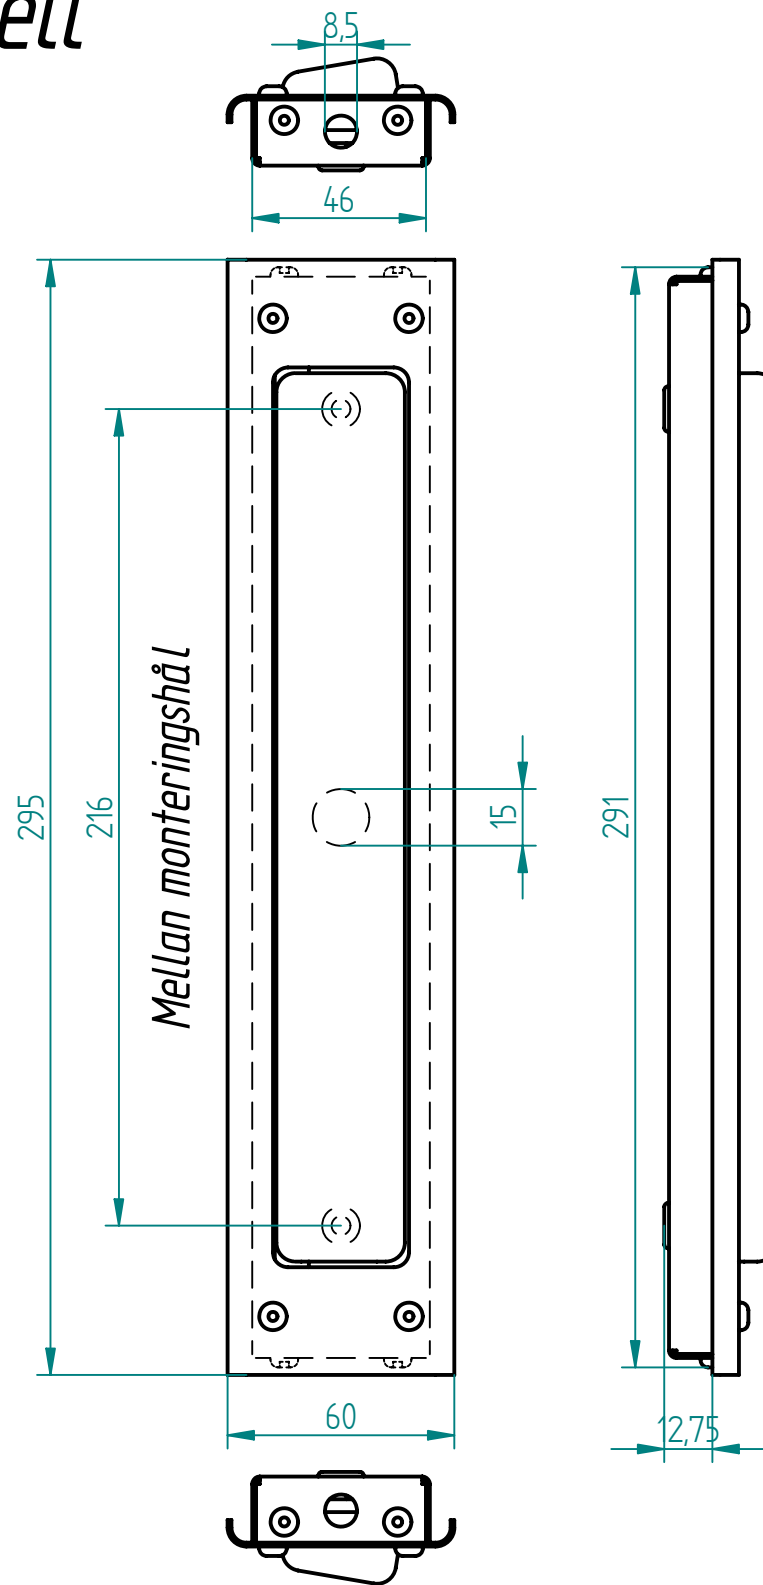

# Art: 12-027 Infälld modell med böjd front

REVISION HISTORY			
REV	DESCRIPTION	DATE	APPROVED

	NAME	DATE	<b>JFAB CENMATIC</b> <i>Electronic Systems AB</i>		
DRAWN	christer	11/21/07			
CHECKED			TITLE		
ENG APPR					
MGR APPR					
UNLESS OTHERWISE SPECIFIED DIMENSIONS ARE IN MILLIMETERS ANGLES ±X.X° 2 PL ±X.XX 3 PL ±X.XXX			SIZE	DWG NO	REV
			A3		
			FILE NAME: 12-027 Webb.dft		
			SCALE:	WEIGHT:	SHEET 1 OF 1